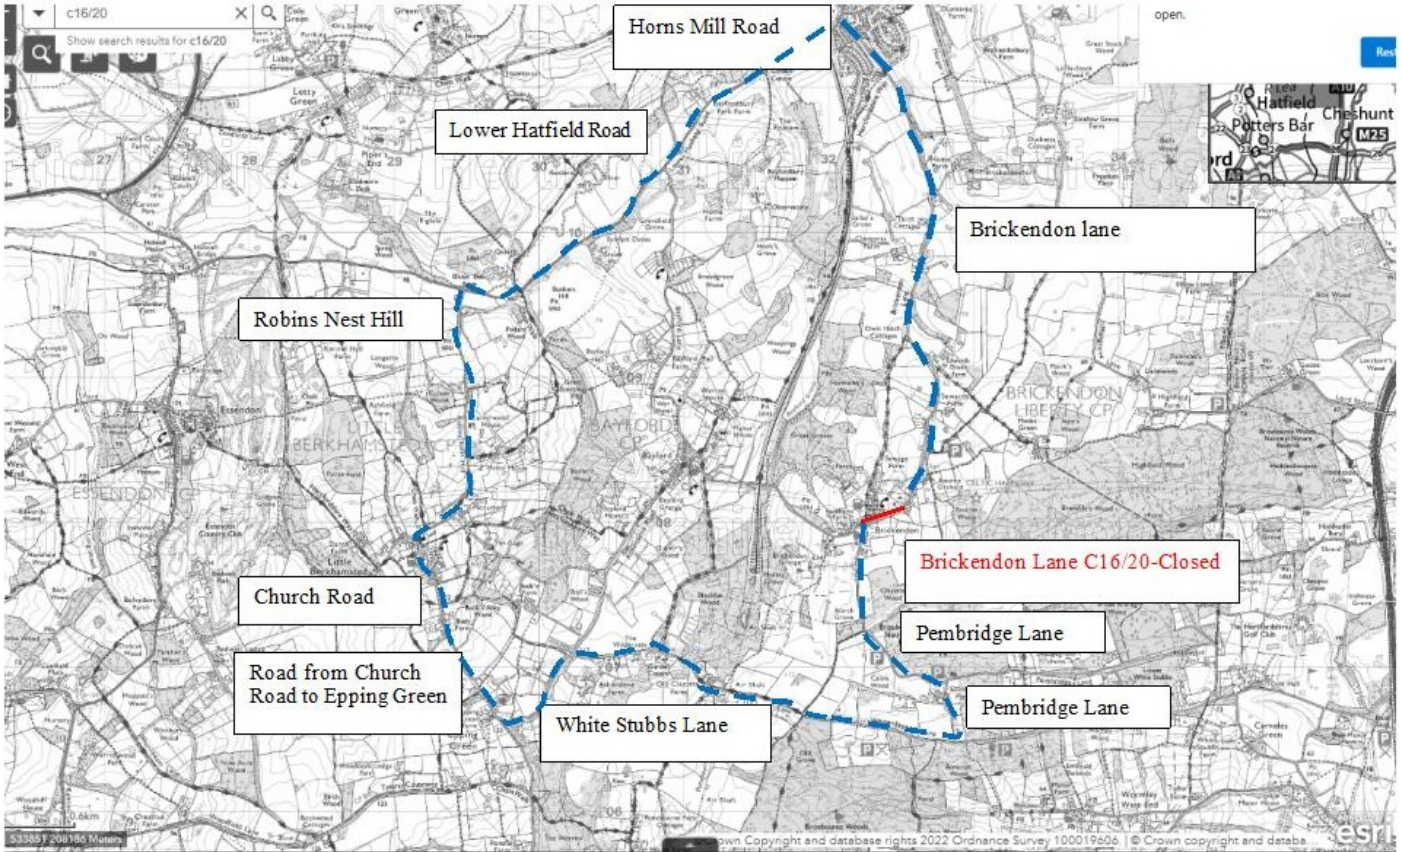

- All local businesses will be open as usual.

MAP

Further information:

- The permit number for these works is **FM301BR6301000323341**
- If you have any special needs or circumstances, please contact CSC on 0300 123 4047 or email us at cschighways@Hertfordshire.gov.uk

We understand these works may be an inconvenience to you, however, we ask you to support us as we make the necessary improvements.

For